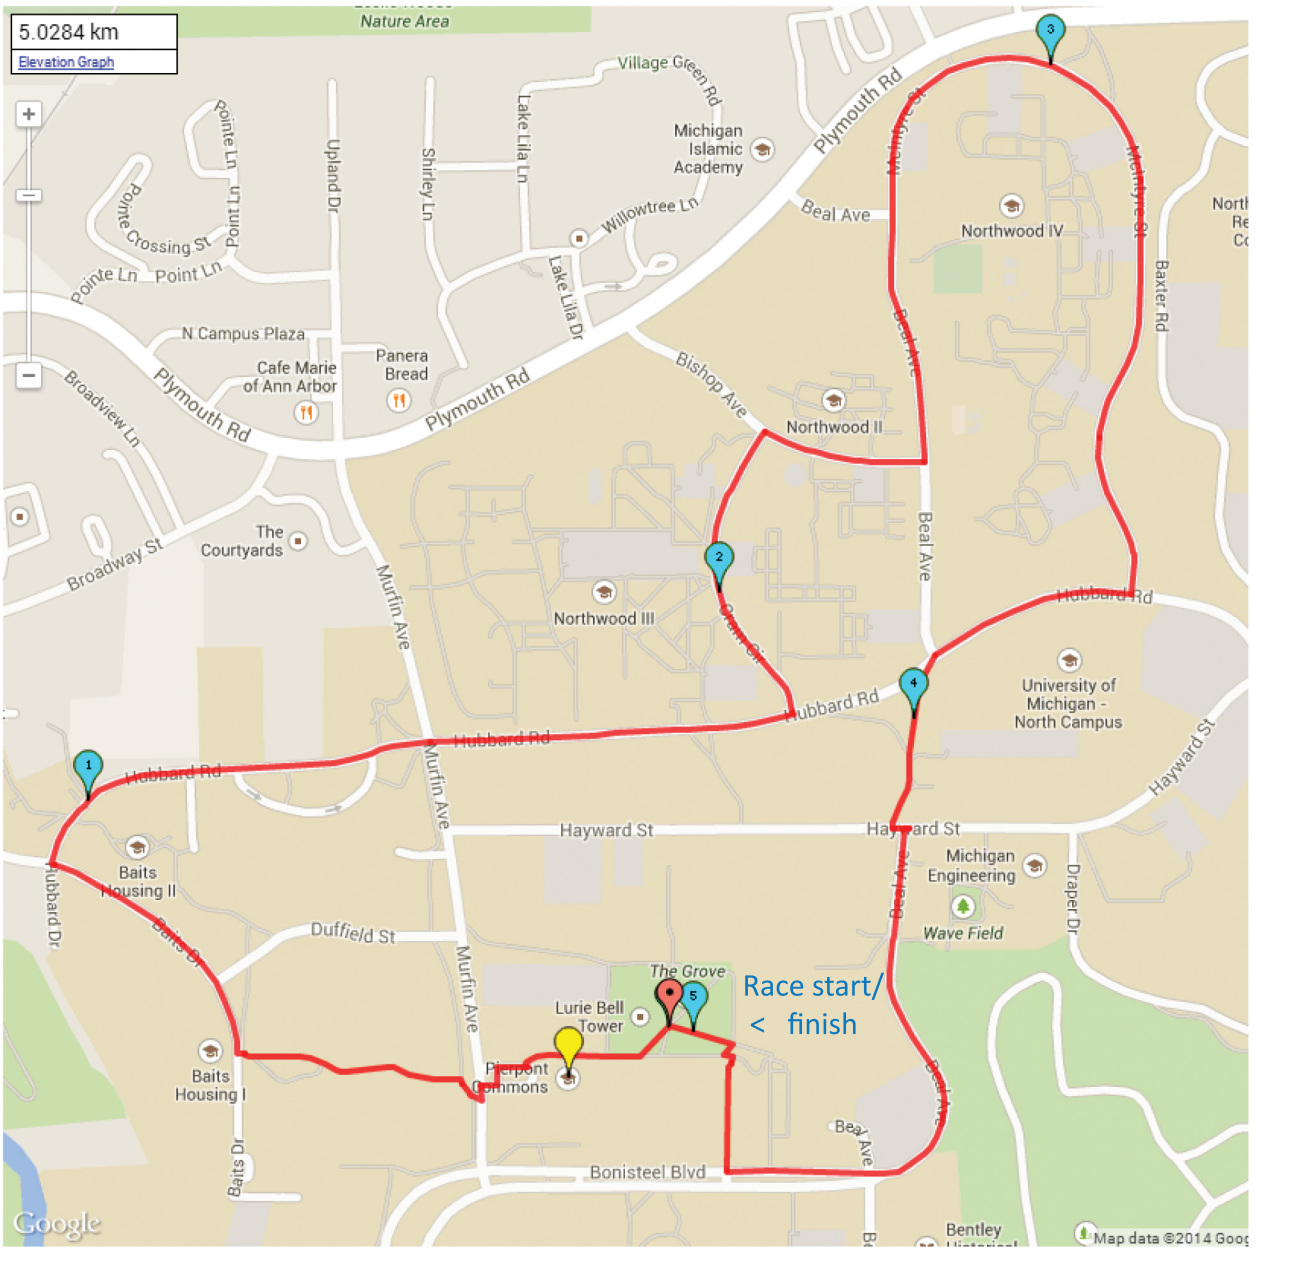

5.0284 km
[Elevation Graph](#)

Race start/
< finish